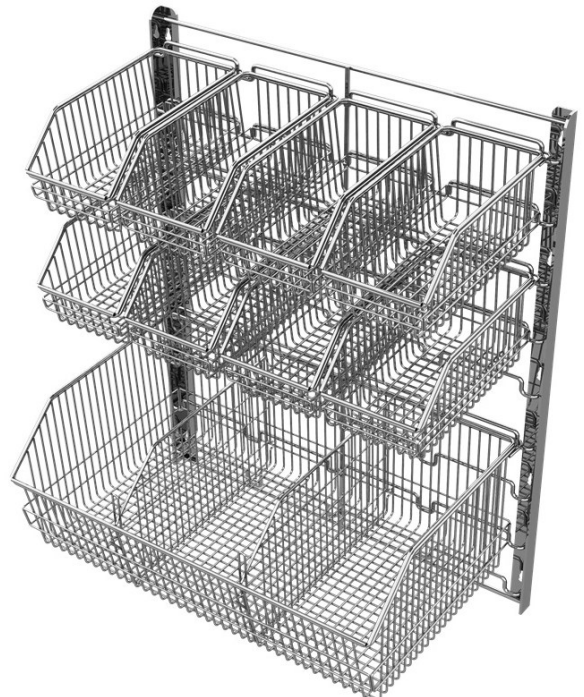

Not all wire baskets are made equal...