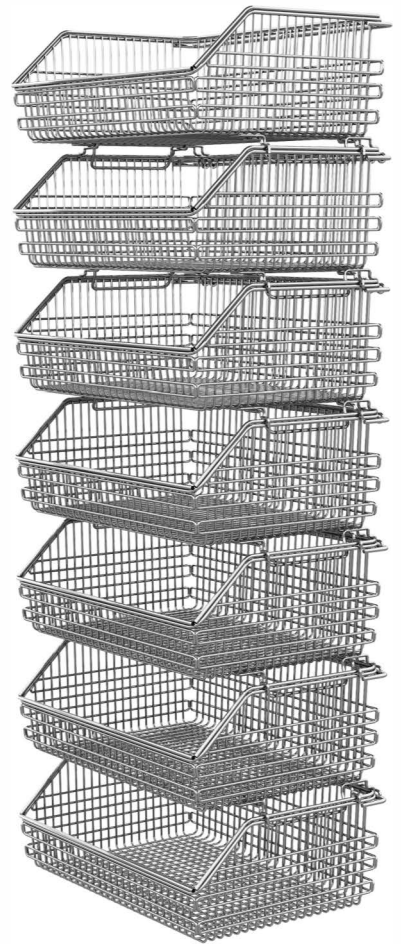

Nimble

Innovate the ordinary

 *Hosp*Equip

Nimble Wire Baskets & Wall Panels

Nimble Wire Baskets & Wall Panels

Nimble has brought its design influence to the simple wire basket. Designed using fine mesh to ensure even small items can be stored, the Nimble wire baskets also include reinforced bars for extra strength, a clever divider system and a stacker that maximises space.

Designed using fine mesh to ensure even small items can be stored, the Nimble wire baskets also include reinforced bars for extra strength, a clever lever system and a stacker that maximises space. The Nimble wire baskets come in a range of sizes and are perfect for use with wire shelving systems as well as wall mount applications in nickel chrome and stainless steel.

Small Wire Basket
100W x 195D x 87H mm

Medium Wire Basket
205W x 195D x 87H mm

Large Wire Basket
415W x 295D x 147H mm

Extra Large Wire Basket
415W x 395D x 207H mm

Wire Wall Panel

The wall panels have been designed to allow each unit to sit flush against each other so you can connect as many panels together as you like.

Divider

No more bent or hard to remove dividers. Ours have been designed to be easily added and removed to baskets with a simple lever system.

Stacker

Nimble's stackable baskets reduce wasted space by storing baskets on top of each other, on a desk, workstation, or shelving.