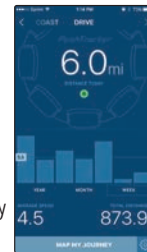

Smartphone App

The PushTracker App provides even more information and power assist individualization. Everything seamlessly connects to give you a complete picture of activity helping you monitor habits, reduce injury and ultimately improve your life.